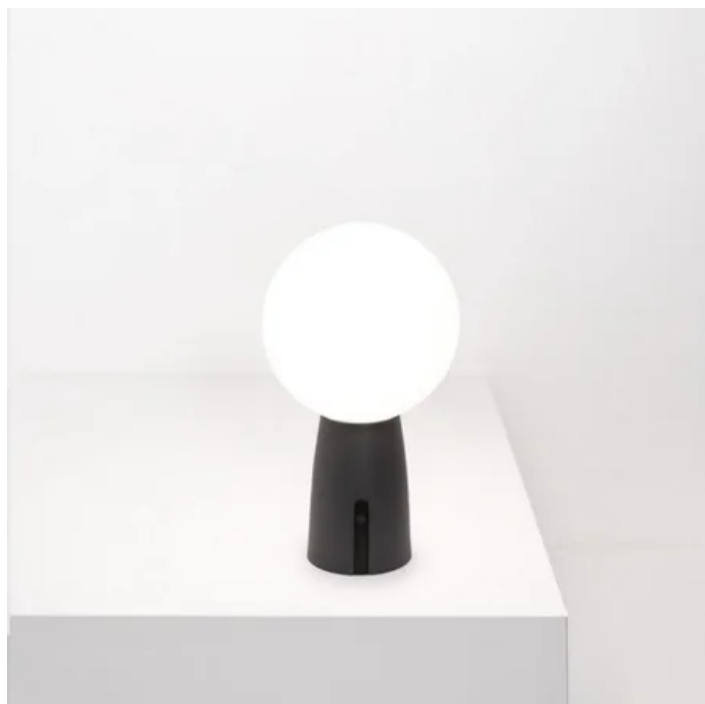

# Olimpia \_Table lamp

Olimpia is a rechargeable battery-powered cordless table lamp. A "touch" control on the base allows switching on/off and dimming. It is suitable for both indoor and outdoor use (except gold and silver finishes). The color temperature of the light can be changed to warmer by swapping the filter onboard with the amber one (included). The lamp comes with a contact charging base; the battery charger is included.

Ø 15 cm  
Ø 5,9 in

26 cm  
10,2 in

Ø 8 cm  
Ø 3,1 in

LED dimmable IP54

## LD0900

	White	<b>B3</b>		Dark grey	<b>N3</b>
	Polished gold	<b>O3</b>		Polished chrome	<b>C3</b>
<small>Not suitable for outdoor use</small>			<small>Not suitable for outdoor use</small>		
	Polished copper	<b>E3</b>			