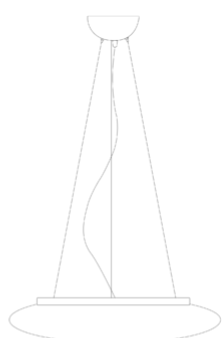

Mentos _suspension

Wall-ceiling and suspension lamps with diffuser in mouth-blown, satin-finish opal triplex glass; matt white painted metal frame. The Mentos collection features a special magnet fixing system for the glass component: this system simplifies and speeds up the installation and is highly practical when standard maintenance is required.

The product is suitable for indoor use only.

120 cm
47,2 in

11 cm
4,3 in

Ø 55 cm
Ø 17,7 in

LED

dimmable

IP20

LD114453

B

DESIGN IN ITALY BY ZAFFERANO SRL, MADE IN PRC

Zafferano SRL - Viale dell'Industria, 26 31055 Quinto di Treviso - Italy www.zafferanoitalia.com

Mentos _suspension

Lighting specifications

source	LED
type	SMD
total power	29.0 W
power LED	24 W
color temperature	3000 K
lumen lamp	2070 lm
lumen LED	3000 lm
beam angle	116°
CRI	> 90
source class	E
dimmer	WI-FI
motion sensor	NO