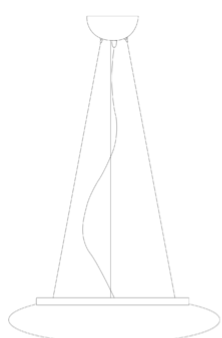

Mentos _suspension

Wall-ceiling and suspension lamps with diffuser in mouth-blown, satin-finish opal triplex glass; matt white painted metal frame. The Mentos collection features a special magnet fixing system for the glass component: this system simplifies and speeds up the installation and is highly practical when standard maintenance is required.

The product is suitable for indoor use only.

120 cm
47,2 in

11 cm
4,3 in

Ø 55 cm
Ø 17,7 in

LED

dimmable

IP20

LD114453

B

DESIGN IN ITALY BY ZAFFERANO SRL, MADE IN PRC

Zafferano SRL - Viale dell'Industria, 26 31055 Quinto di Treviso - Italy www.zafferanoitalia.com

Mentos _suspension

Lighting specifications

source	LED
type	SMD
total power	29.0 W
power LED	24 W
color temperature	3000 K
lumen lamp	2070 lm
lumen LED	3000 lm
beam angle	116°
CRI	> 90
source class	E
dimmer	WI-FI
motion sensor	NO