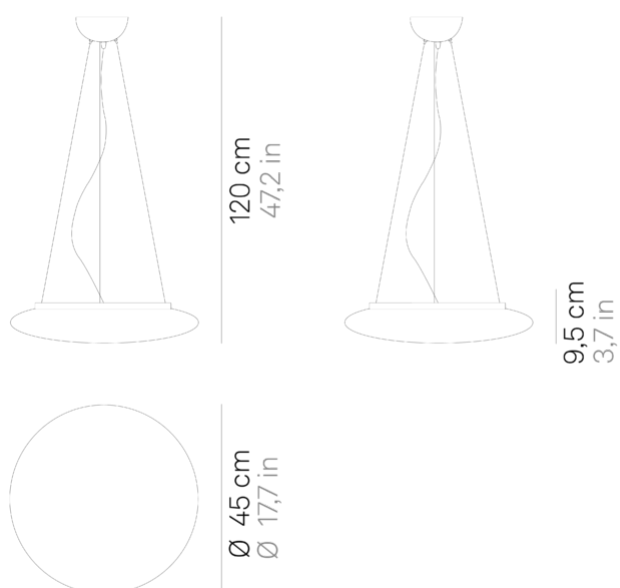

LED sostituibile da utente

dimmable

IP20

LD113333

B

DESIGN IN ITALY BY ZAFFERANO SRL, China

Zafferano SRL - Viale dell'Industria, 26 31055 Quinto di Treviso
- Italy www.zafferanoitalia.com