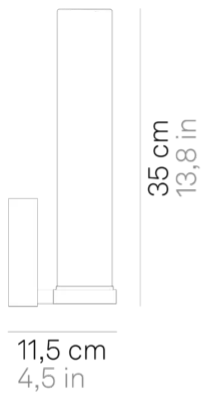

Stick 65 _wall

Wall, wall-ceiling and suspension lamps with diffuser in mouth-blown, satin-finish opal triplex glass; chromed or matt white painted metal frame. The collection is suitable for indoor use only; the IP44 rating makes Stick 65 ideal for bathrooms and installation above mirrors. The suspension version of Stick is designed also for modular use.

Lighting specifications

source	LED sostituibile da tecnico
type	SMD
total power	152 W
power LED	124 W
color temperature	3000 K
lumen lamp	1155 lm
lumen LED	1663 lm
beam angle	360°
CRI	> 90
class	E
motion sensor	NO