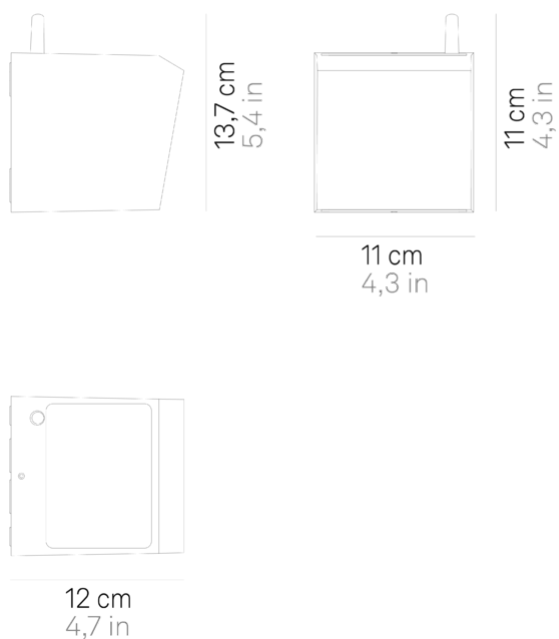

LED IP65

LD1995

	Matt white	B3	G3
		R3	

DESIGN IN ITALY BY ZAFFERANO SRL, MADE IN PRC
Zafferano SRL - Viale dell'Industria, 26 31055 Quinto di Treviso - Italy
www.zafferanoitalia.com