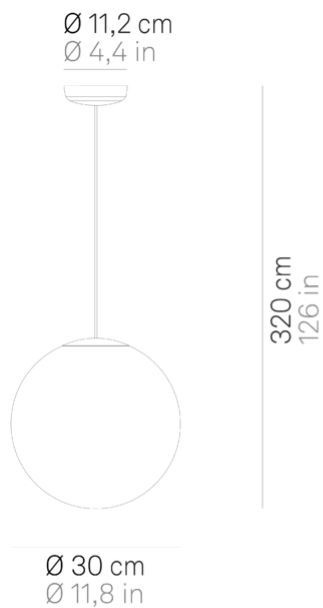

Sferis _suspension

Suspension lamp with diffuser in mouth-blown satin-finish opal glass, available in five different sizes.

The versions with diameter 25, 30, 40 and 50 cm have been redesigned with an opal polycarbonate cover, which simplifies the line of the diffuser, making it more refined and minimalist, and ensures 360-degree light diffusion.

The lamp is also designed for modular use.

Suitable for indoor use only.

E27

IP20

LL7130

Matte white

DESIGN IN ITALY BY ZAFFERANO SRL, MADE IN PRC

Zafferano SRL - Viale dell'Industria, 26 31055 Quinto di Treviso - Italy www.zafferanoitalia.com

Sferis _suspension

Lighting specifications

source	E27
type	LAMPADINA E27
total power	1x52 HS W
motion sensor	NO

Electrical specifications

class	1
voltage	230V
frequency	50/60 Hz

ACCESSORIES
