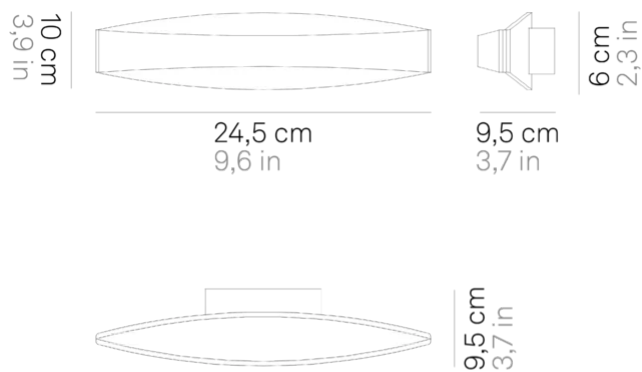

Bridge _wall

Wall lamps with a matt white painted aluminium frame and a transparent polycarbonate diffuser.
The product is suitable for indoor use only.

LED sostituibile da tecnico

not dimmable

IP20

LD0080

For more information visit www.zafferanoitalia.com

Bridge _wall

Lighting specifications

source	LED sostituibile da tecnico
type	SMD
total power	72 W
power LED	56 W
color temperature	3000 K
lumen lamp	456 lm
lumen LED	609 lm
beam angle	117°
CRI	> 90
class	F
motion sensor	NO