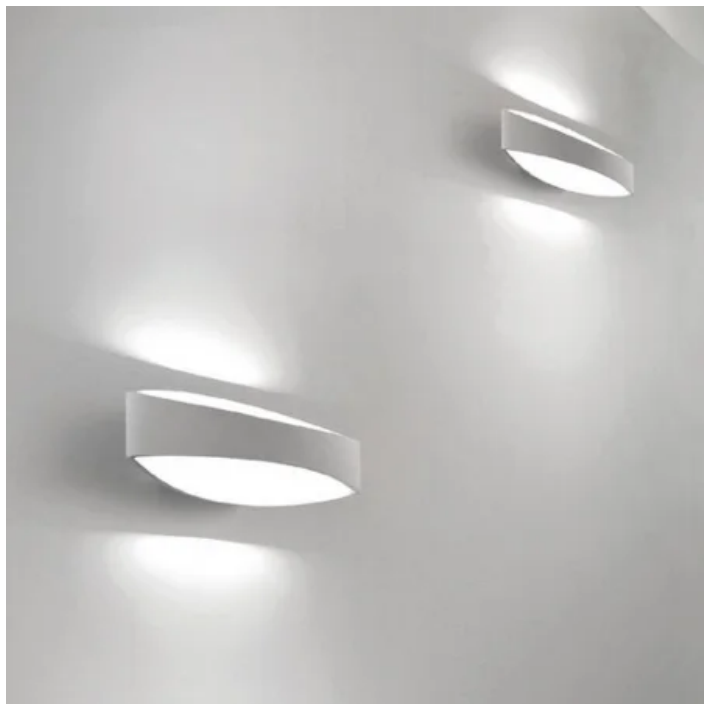

Bridge _wall

Wall lamps with a matt white painted aluminium frame and a transparent polycarbonate diffuser.
The product is suitable for indoor use only.

LED sostituibile da tecnico

not dimmable

IP20

LD0080

For more information visit www.zafferanoitalia.com

Bridge _wall

Lighting specifications

source	LED sostituibile da tecnico
type	SMD
total power	72 W
power LED	56 W
color temperature	3000 K
lumen lamp	456 lm
lumen LED	609 lm
beam angle	117°
CRI	> 90
class	F
motion sensor	NO