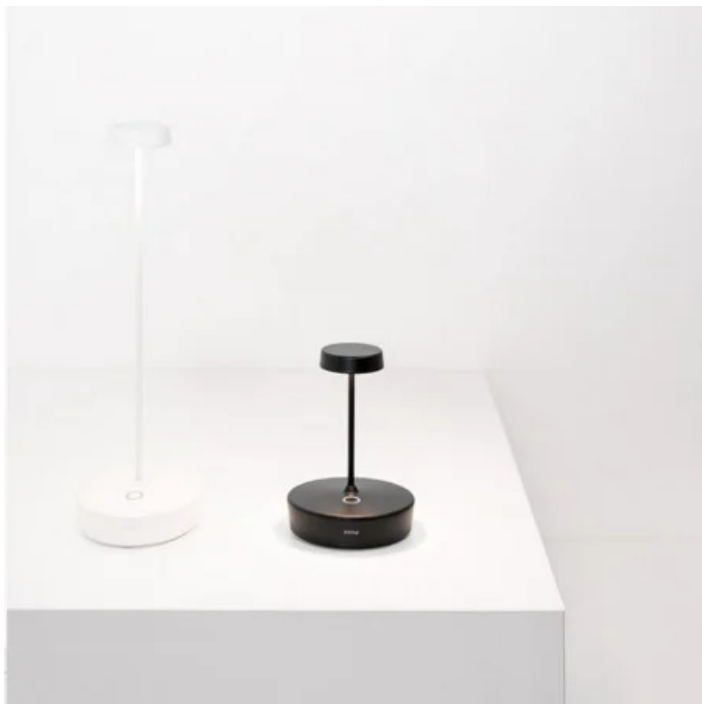

Swap mini _Table lamp

Swap mini is a rechargeable battery-powered cordless table lamp. A "touch" control on the base allows switching on/off and dimming. It is suitable for both indoor and outdoor use (except gold and silver finishes). An electronic control system monitors the remaining autonomy and ensures a constant luminous flux until the battery runs out. Recharging is therefore optimized and always properly done. The lamp comes with a contact charging base; the battery charger is not included. Swap mini can be customized choosing from a range of ceramic lampshades, to be purchased separately

Ø 4,9 cm
Ø 1,9 in

14,8 cm
5,8 in

1,4 cm
0,6 in

Ø 10 cm
Ø 3,9 in

LED dimmable IP65

LD1031

	Corten	R3		Polished gold	O3
			Not suitable for outdoor use		
	White	B3		Polished chrome	C3
			Not suitable for outdoor use		
	Black	N3			

DESIGN IN ITALY BY ZAFFERANO SRL, MADE IN PRC

Zafferano SRL - Viale dell'Industria, 26 31055 Quinto di Treviso - Italy www.zafferanoitalia.com

Swap mini _Table lamp

Lighting specifications

source	LED
type	SMD
total power	2.0 W
power LED	1.4 W
color temperature	2200 - 2700 - 3000 K
lumen lamp	112 - 120 - 127 lm
lumen LED	141 - 168 - 192 lm
beam angle	100°
CRI	> 90
class	F
dimmer	TOUCH DIMMER
motion sensor	NO

4.4 cm • 4.4 cm • 3.6 cm • IP20
• 100-240V • 50/60 Hz

Black

Swap mini _Table lamp

LD1011

Ø 8.5 cm • 4 cm •• 50/60 Hz

	Green points	05		Orange dot	06
	Blue dots	07		Red dots	08
	White - Black	01		Night blue - Blue	02
	Sand - blue	03		Blue fish	04
	Black dots	09			