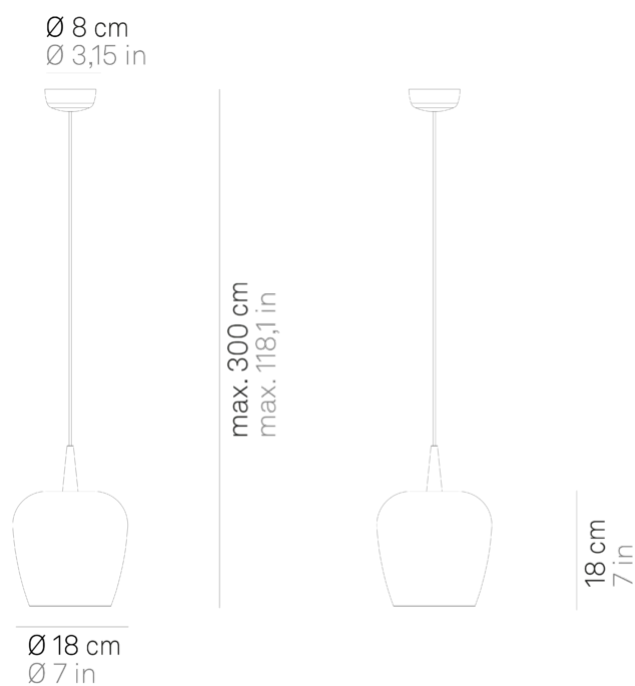

Bilia _suspension

Suspension lamp created by combining the model Baby with mouth-blown borosilicate glass diffusers. The bell-shaped design of the diffuser is inspired by the colored glass tumbler collection of the same name in the Zafferano Tableware catalog. It is available in two sizes (diameter 18 and 27 cm) and in two models: essential, in four colors (transparent, silver, antique gold, bronze); or decorated with spherical elements (two Bilia lamps) in five colors (transparent, silver, antique gold, bronze, sandblasted). The lamp is also designed for modular use. Suitable for indoor use only.

LED dimmable IP40

LBA10

01	02
03	04
11	12
13	14
21	22
23	24

DESIGN IN ITALY BY ZAFFERANO SRL, MADE IN PRC
 Zafferano SRL - Viale dell'Industria, 26 31055 Quinto di Treviso - Italy
www.zafferanoitalia.com

Bilia _suspension

Lighting specifications

source	LED
type	SMD
total power	8.0 W
power LED	8.0 W
color temperature	2700 K
lumen lamp	474 lm
lumen LED	645 lm
beam angle	162°
CRI	> 90
source class	G
dimmer	TRIAC
motion sensor	NO