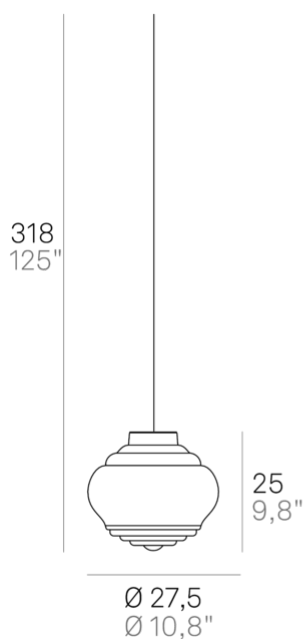

Bonnie _suspension

Suspension lamps with glass diffuser, mouthblown in standstill mould, with "rigadin" relief finish, in two shapes and in various colours. Grey painted metal frame, grey fabric cables. Bonnie e Clyde is a customizable product, both in colours and finishes, designed also for modular use.