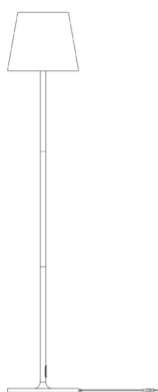

Poldina 230V _floor

Table, wall, floor, and suspension lamps with aluminum or die-cast aluminum structure, painted in matt white, corten or dark grey, and transparent polycarbonate diffuser. The light source is LED or E27 incandescent (E27 bulb not included). The LED versions are dimmable; the LED table lamp has the light color temperature selection function. The high IP rating (IP54) makes the wall lamps ideal for indoor and outdoor use.

Ø 28 cm
Ø 11 in

150 cm
59 in

23 cm
9 in

28 cm
11 in

E27

not dimmable

IP40

LL0360