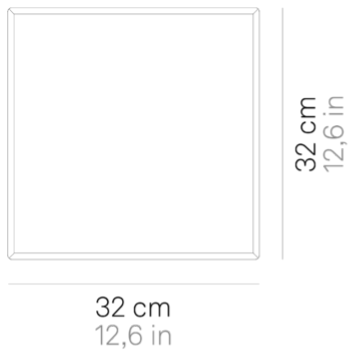

Caorle _wall-ceiling

Wall-ceiling lamps with diffuser in mouthblown, satin-finish opal triplex glass; matt white painted metal frame. The product is suitable for indoor use only.

E27

IP20

LL1306

Matte white

DESIGN IN ITALY BY ZAFFERANO SRL, MADE IN PRC
Zafferano SRL - Viale dell'Industria, 26 31055 Quinto di Treviso - Italy www.zafferanoitalia.com

Caorle _wall-ceiling

Lighting specifications

source	E27
type	LAMPADINA E27
total power	3x28 HS W
motion sensor	NO