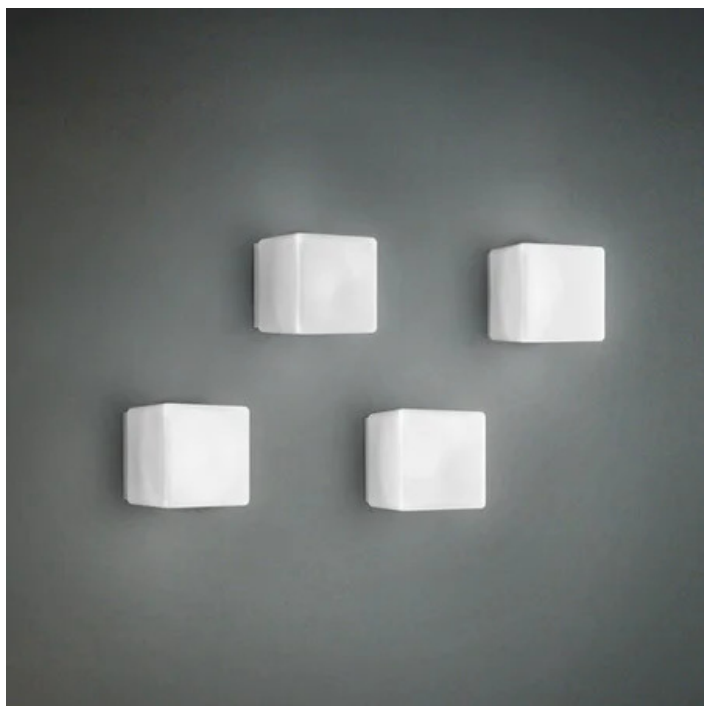

## Dado \_wall-ceiling

Wall-ceiling lamps with matt white painted metal frame; diffuser in mouth-blown, satin-finish opal triplex glass. The Dado collection features a special magnet fixing system for the glass component: this system simplifies and speeds up the installation and is highly practical when standard maintenance is required. The product is suitable for indoor use only.

# Dado \_wall-ceiling