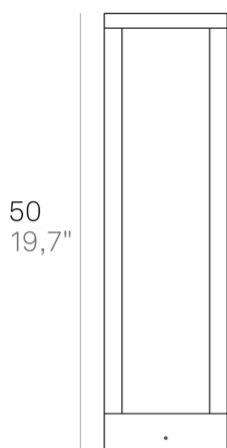

## Home \_bollard

Wall-ceiling and floor lamps with a matt white, dark grey or corten painted die-cast aluminium frame, a satin-finish white cast glass (wall-ceiling) or transparent polycarbonate (floor) diffuser. The high IP rating (IP54) makes the lamps ideal for indoor and outdoor use.

## Lighting specifications

---

source	LED
type	SMD
total power	15.8 W
power LED	15.7 W
color temperature	3000 K
lumen lamp	930 lm
lumen LED	1590 lm
beam angle	100°
CRI	> 80
source class	F
motion sensor	NO