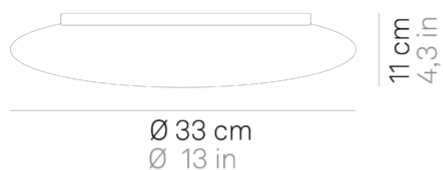

Mentos _wall-ceiling

Wall-ceiling and suspension lamps with diffuser in mouth-blown, satin-finish opal triplex glass; matt white painted metal frame. The Mentos collection features a special magnet fixing system for the glass component: this system simplifies and speeds up the installation and is highly practical when standard maintenance is required. The product is suitable for indoor use only.

Lighting specifications

source	LED sostituibile da utente
type	SMD
total power	29 W
power LED	24 W
color temperature	3000 K
lumen lamp	2070 lm
lumen LED	3000 lm
beam angle	116°
CRI	> 90
class	E
dimmer	DALI
motion sensor	NO