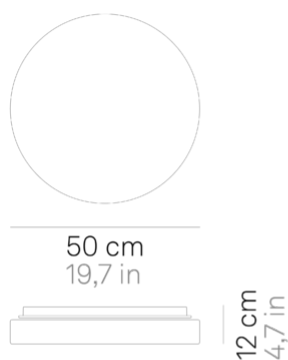

## Drum \_wall-ceiling

Wall-ceiling lamps with diffuser in mouth-blown, satin-finish opal triplex glass; chlorine-resistant, anti-UV, neutral translucent polycarbonate frame. Twist-lock coupling system for the glass component. The product is suitable for indoor use only; the IP44 rating makes it ideal for use in swimming pools and humid environments in general.

## Lighting specifications

---

source	LED sostituibile da utente
type	SMD
total power	29 W
power LED	24 W
color temperature	3000 K
lumen lamp	2070 lm
lumen LED	3000 lm
beam angle	116°
CRI	> 90
class	E
dimmer	TRIAC
motion sensor	NO