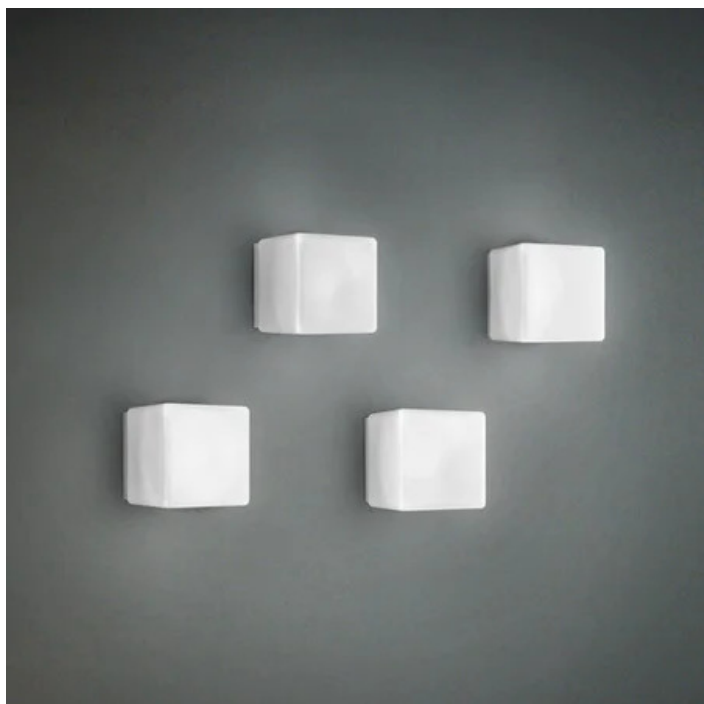

## Dado \_wall-ceiling

Wall-ceiling lamps with matt white painted metal frame; diffuser in mouth-blown, satin-finish opal triplex glass. The Dado collection features a special magnet fixing system for the glass component: this system simplifies and speeds up the installation and is highly practical when standard maintenance is required. The product is suitable for indoor use only.

# Dado \_wall-ceiling