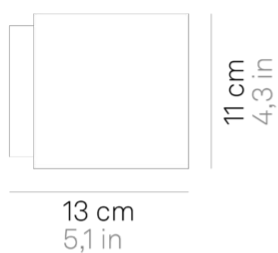

E27

IP40

LL2004

B

DESIGN IN ITALY BY ZAFFERANO SRL, MADE IN PRC
Zafferano SRL - Viale dell'Industria, 26 31055 Quinto di Treviso -
Italy www.zafferanoitalia.com