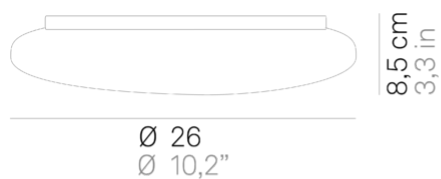

LED dimmable IP20

LD110235

B

DESIGN IN ITALY BY ZAFFERANO SRL, MADE IN PRC

Zafferano SRL - Viale dell'Industria, 26 31055 Quinto di Treviso - Italy www.zafferanoitalia.com