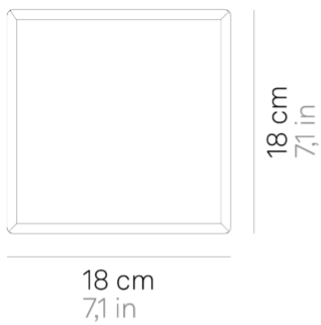

DESIGN IN ITALY BY ZAFFERANO SRL, China

Zafferano SRL - Viale dell'Industria, 26 31055 Quinto di Treviso
- Italy www.zafferanoitalia.com