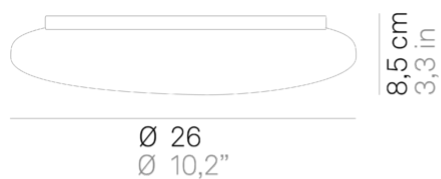

LED not dimmable IP20

LD110203

B

DESIGN IN ITALY BY ZAFFERANO SRL, MADE IN PRC

Zafferano SRL - Viale dell'Industria, 26 31055 Quinto di Treviso - Italy www.zafferanoitalia.com