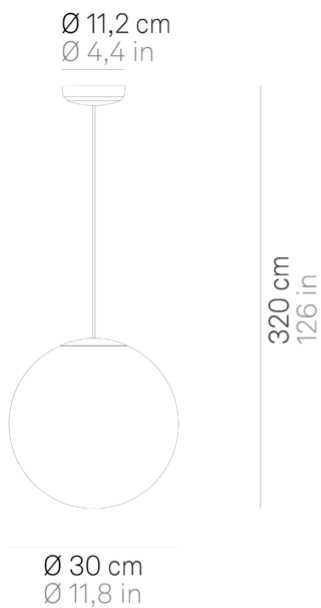

## Sferis \_suspension

Suspension lamp with diffuser in mouth-blown satin-finish opal glass, available in five different sizes. The versions with diameter 25, 30, 40 and 50 cm have been redesigned with an opal polycarbonate cover, which simplifies the line of the diffuser, making it more refined and minimalist, and ensures 360-degree light diffusion. The lamp is also designed for modular use. Suitable for indoor use only.

## Lighting specifications

---

type	LAMPADINA E27
total power	1x52 HS W
motion sensor	NO