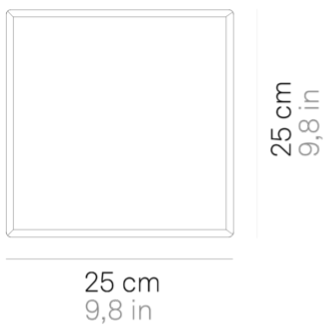

DESIGN IN ITALY BY ZAFFERANO SRL, China

Zafferano SRL - Viale dell'Industria, 26 31055 Quinto di Treviso
- Italy www.zafferanoitalia.com