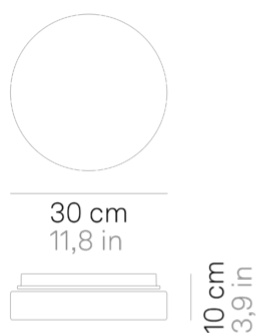

Drum _wall-ceiling

Wall-ceiling lamps with diffuser in mouth-blown, satin-finish opal triplex glass; chlorine-resistant, anti-UV, neutral translucent polycarbonate frame. Twist-lock coupling system for the glass component. The product is suitable for indoor use only; the IP44 rating makes it ideal for use in swimming pools and humid environments in general.

source	LED
type	SMD
total power	12.5 W
power LED	10.5 W
color temperature	3000 K
lumen lamp	1110 lm
lumen LED	1350 lm
beam angle	127°
CRI	> 90
source class	E
dimmer	DALI
motion sensor	NO

Electrical specifications