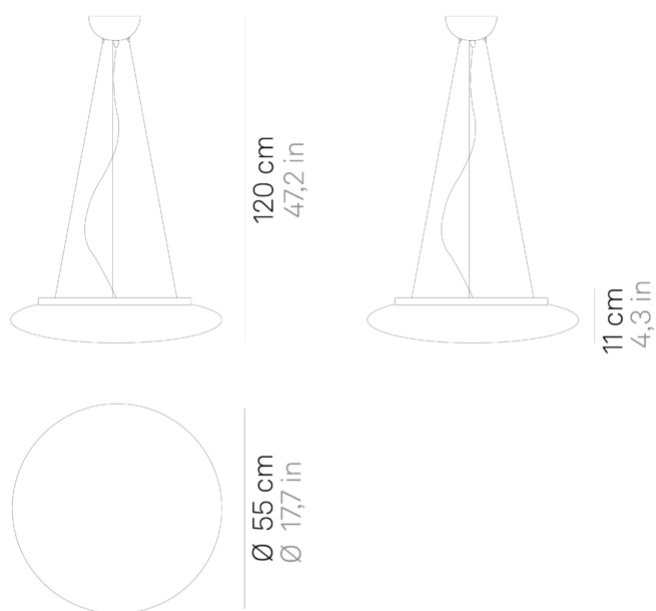

Mentos _suspension

Wall-ceiling and suspension lamps with diffuser in mouth-blown, satin-finish opal triplex glass; matt white painted metal frame. The Mentos collection features a special magnet fixing system for the glass component: this system simplifies and speeds up the installation and is highly practical when standard maintenance is required. The product is suitable for indoor use only.

Lighting specifications

source	LED sostituibile da utente
type	SMD
total power	290 W
power LED	24 W
color temperature	3000 K
lumen lamp	2070 lm
lumen LED	3000 lm
beam angle	116°
CRI	> 90
class	E
dimmer	WI-FI
motion sensor	NO