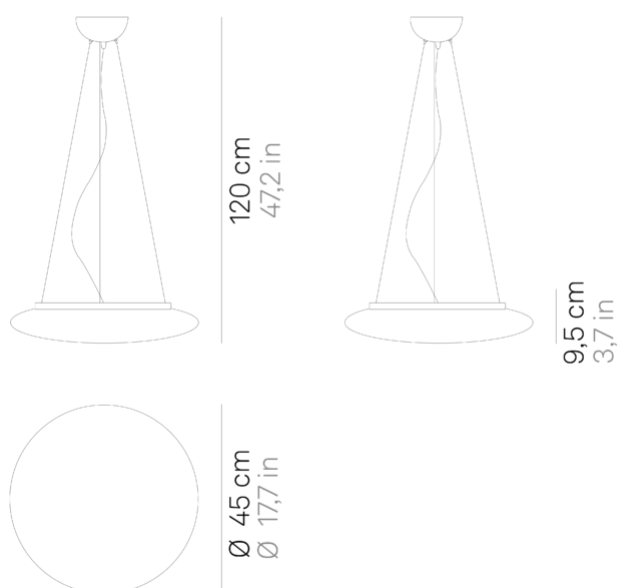

LED sostituibile da utente

dimmable

IP20

LD113353

B

DESIGN IN ITALY BY ZAFFERANO SRL, China

Zafferano SRL - Viale dell'Industria, 26 31055 Quinto di Treviso
- Italy www.zafferanoitalia.com