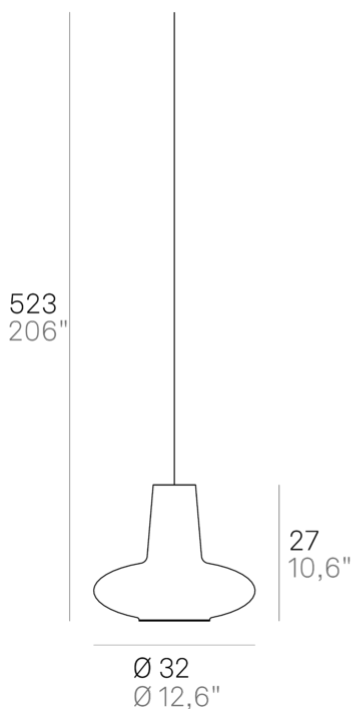

# Giulietta \_suspension

Suspension lamps with diffuser made of mouth-blown glass, handcrafted with "balloton" relief finish, in two shapes and in various colors. Grey painted metal frame, grey fabric cables. Romeo e Giulietta is a customizable product, both in colors and finishes, designed also for modular use.