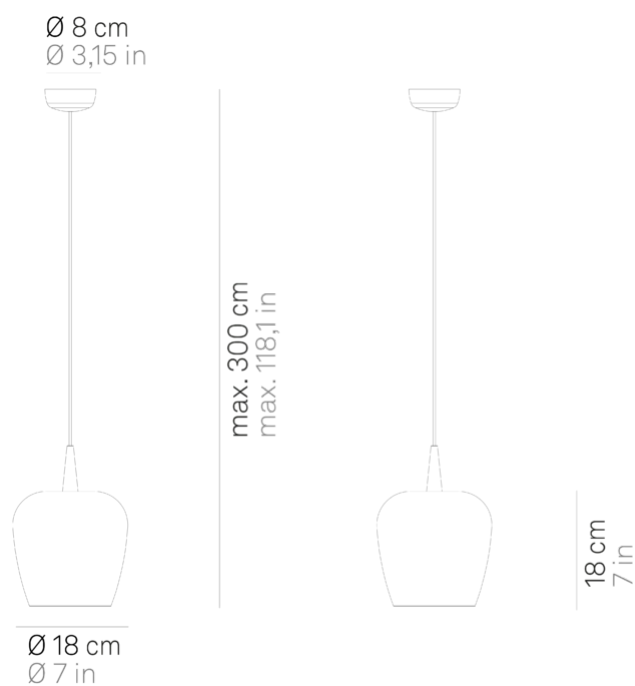

# Bilia \_suspension

Suspension lamp created by combining the model Baby with mouth-blown borosilicate glass diffusers. The bell-shaped design of the diffuser is inspired by the colored glass tumbler collection of the same name in the Zafferano Tableware catalog. It is available in two sizes (diameter 18 and 27 cm) and in two models: essential, in four colors (transparent, silver, antique gold, bronze); or decorated with spherical elements (two Bilia lamps) in five colors (transparent, silver, antique gold, bronze, sandblasted). The lamp is also designed for modular use. Suitable for indoor use only.

LED dimmable IP40

## Lighting specifications

---

source	LED
type	SMD
total power	8.0 W
power LED	8.0 W
color temperature	3000 K
lumen lamp	511 lm
lumen LED	678 lm
beam angle	162°
CRI	> 90
source class	G
dimmer	TRIAC
motion sensor	NO