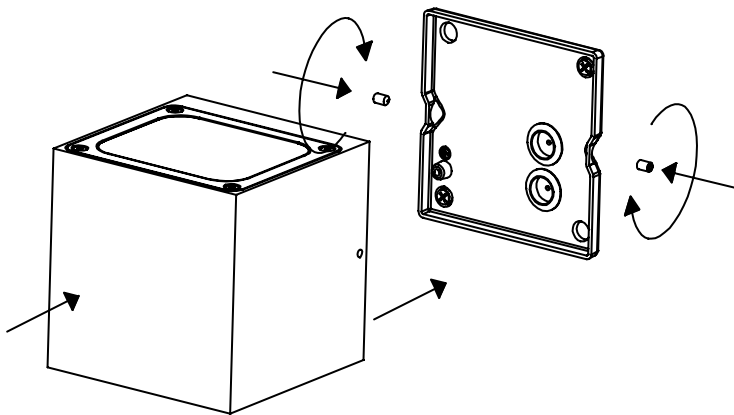

Distanza fori per fissaggio - mm/  
distance holes for fixing - mm

1

2

3

4

LED | 3000K | CRI>80 | 220-240V | 50/60 Hz | IP54

DIMENSIONS	CODE	METAL PART FINISHES	TOTAL WATT	LUMEN LED	BEAM ANGLE	LED POWER SUPPLY	LIGHT SOURCE CLASS
12 x 12 cm / 4,7 x 4,7 in	LD0127	B3 - G3	2 x 10 W	2x937 lm	66°	2xLED constant current 500mA 18V	F