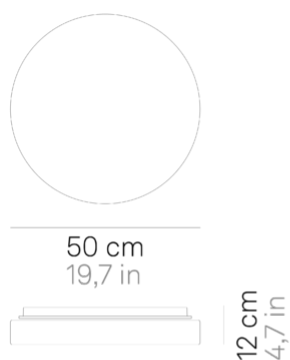

Drum _wall-ceiling

Wall-ceiling lamps with diffuser in mouth-blown, satin-finish opal triplex glass; chlorine-resistant, anti-UV, neutral translucent polycarbonate frame. Twist-lock coupling system for the glass component. The product is suitable for indoor use only; the IP44 rating makes it ideal for use in swimming pools and humid environments in general.

source	LED
type	SMD
total power	29 W
power LED	24 W
color temperature	3000 K
lumen lamp	2070 lm
lumen LED	3000 lm
beam angle	116°
CRI	> 90
source class	E
dimmer	WI-FI
motion sensor	NO

Electrical specifications