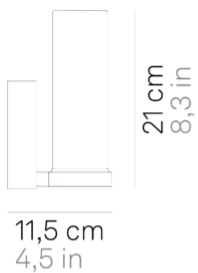

Stick 65 _wall

Wall, wall-ceiling and suspension lamps with diffuser in mouth-blown, satin-finish opal triplex glass; chromed or matt white painted metal frame. The collection is suitable for indoor use only; the IP44 rating makes Stick 65 ideal for bathrooms and installation above mirrors. The suspension version of Stick is designed also for modular use.

Lighting specifications

source	LED sostituibile da tecnico
type	SMD
total power	94 W
power LED	84 W
color temperature	3000 K
lumen lamp	626 lm
lumen LED	1066 lm
beam angle	360°
CRI	> 90
class	E
motion sensor	NO