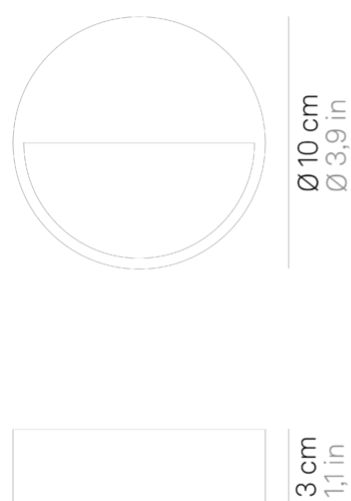

Bottom _wall

Wall lamps with a matt white or dark grey painted die-cast aluminium frame and a satin finish polycarbonate diffuser. The high IP rating (IP54) makes the lamps ideal for indoor and outdoor use.

Bottom _wall

Lighting specifications

source	LED sostituibile da tecnico
type	SMD
total power	45 W
power LED	40 W
color temperature	3000 K
lumen lamp	145 lm
lumen LED	392 lm
beam angle	50°
CRI	> 80
class	F
motion sensor	NO