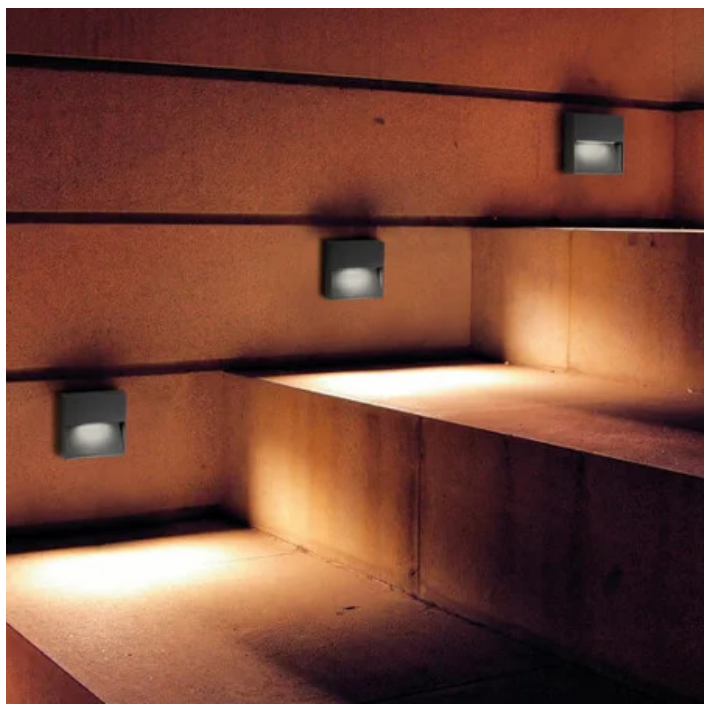

Bottom _wall

Wall lamps with a matt white or dark grey painted die-cast aluminium frame and a satin finish polycarbonate diffuser. The high IP rating (IP54) makes the lamps ideal for indoor and outdoor use.

Bottom _wall

Lighting specifications

source	LED sostituibile da tecnico
type	SMD
total power	45 W
power LED	40 W
color temperature	3000 K
lumen lamp	145 lm
lumen LED	392 lm
beam angle	50°
CRI	> 80
class	F
motion sensor	NO