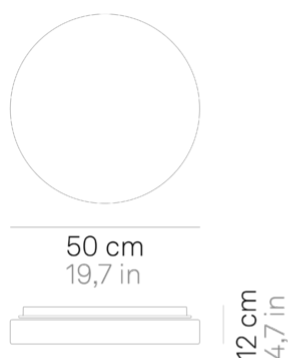

Drum _wall-ceiling

Wall-ceiling lamps with diffuser in mouth-blown, satin-finish opal triplex glass; chlorine-resistant, anti-UV, neutral translucent polycarbonate frame. Twist-lock coupling system for the glass component. The product is suitable for indoor use only; the IP44 rating makes it ideal for use in swimming pools and humid environments in general.

Lighting specifications

source	LED sostituibile da utente
type	SMD
total power	29 W
power LED	24 W
color temperature	3000 K
lumen lamp	2070 lm
lumen LED	3000 lm
beam angle	116°
CRI	> 90
class	E
dimmer	DALI
motion sensor	NO