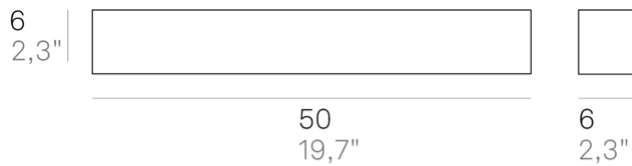

Slat _wall

Wall and floor lamps with a matt white, dark grey or corten painted die-cast aluminium frame and a satin finish polycarbonate diffuser. The high IP rating (IP54 and IP65) makes the lamps ideal for indoor and outdoor use.

Slat _wall

Lighting specifications

source	LED non sostituibile
type	SMD
total power	2x100 W
power LED	2x87 W
color temperature	3000 K
lumen lamp	2x871 lm
lumen LED	2x1372 lm
beam angle	107°
CRI	> 80
class	F
motion sensor	NO