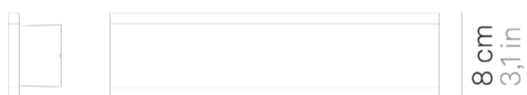

Riga _wall-ceiling

Wall-ceiling and suspension lamps with a matt white or dark grey painted aluminium frame and a satin-finish polycarbonate diffuser. The suspension lamp is suitable for indoor use only; the wall-ceiling lamp has a high IP rating (IP54) that makes it ideal for indoor and outdoor use.

30,5 cm
12 in

DESIGN IN ITALY BY ZAFFERANO SRL, China

Zafferano SRL - Viale dell'Industria, 26 31055 Quinto di Treviso
- Italy www.zafferanoitalia.com

Riga _wall-ceiling

Lighting specifications

source	LED non sostituibile
type	SMD
total power	2x95 W
power LED	2x73 W
color temperature	3000 K
lumen lamp	2x420 lm
lumen LED	2x734 lm
beam angle	120°
CRI	> 90
class	F
dimmer	TRIAC
motion sensor	NO