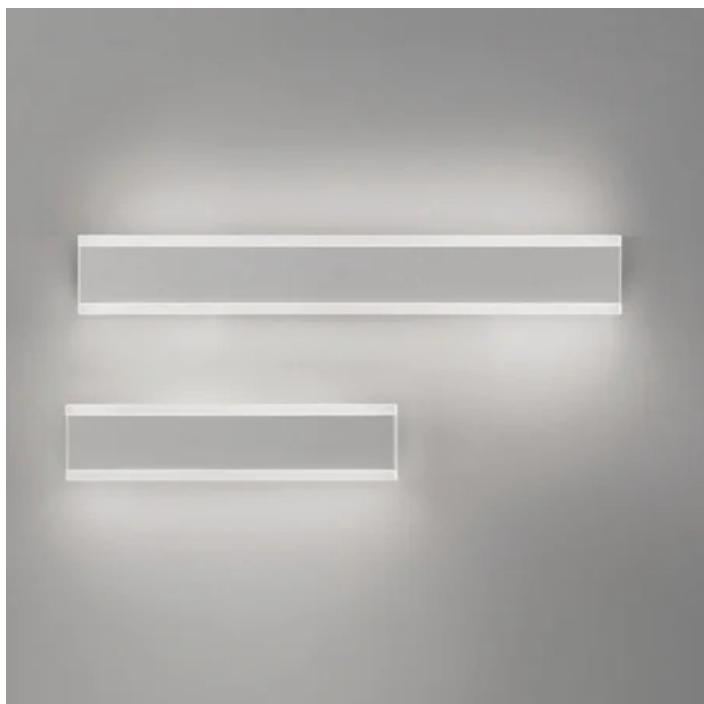

Riga _wall-ceiling

Wall-ceiling and suspension lamps with a matt white or dark grey painted aluminium frame and a satin-finish polycarbonate diffuser. The suspension lamp is suitable for indoor use only; the wall-ceiling lamp has a high IP rating (IP54) that makes it ideal for indoor and outdoor use.

LED non sostituibile

dimmable

IP54

LD0108

White

B3

G3

5,5 cm
2,2 in

30,5 cm
12 in

DESIGN IN ITALY BY ZAFFERANO SRL, China

Zafferano SRL - Viale dell'Industria, 26 31055 Quinto di Treviso
- Italy www.zafferanoitalia.com

Riga _wall-ceiling

Lighting specifications

source	LED non sostituibile
type	SMD
total power	2x95 W
power LED	2x73 W
color temperature	3000 K
lumen lamp	2x420 lm
lumen LED	2x734 lm
beam angle	120°
CRI	> 90
class	F
dimmer	TRIAC
motion sensor	NO