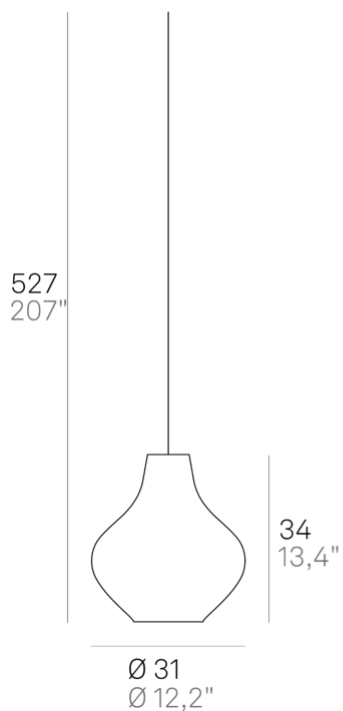

Sixties _suspension

Suspension lamp with diffuser in mouth-blown, satin-finish opal triplex glass, white painted metal frame and white fabric cables. Sixties is a customizable product, both in colours and finishes, designed also for modular use. The product is suitable for indoor use only.