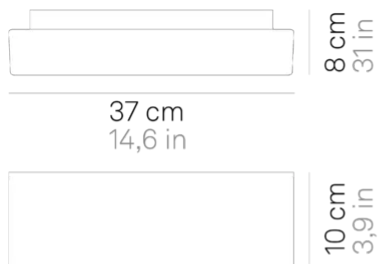

## Stand \_wall

Wall-ceiling lamp with diffuser in mouthblown, satin-finish opal triplex glass; matt white painted metal frame. The product is suitable for indoor use only.

LED sostituibile da tecnico

not dimmable

## Lighting specifications

---

source	LED sostituibile da tecnico
type	SMD
total power	20 W
power LED	194 W
color temperature	3000 K
lumen lamp	960 lm
lumen LED	2926 lm
beam angle	130°
CRI	> 80
class	D
motion sensor	NO