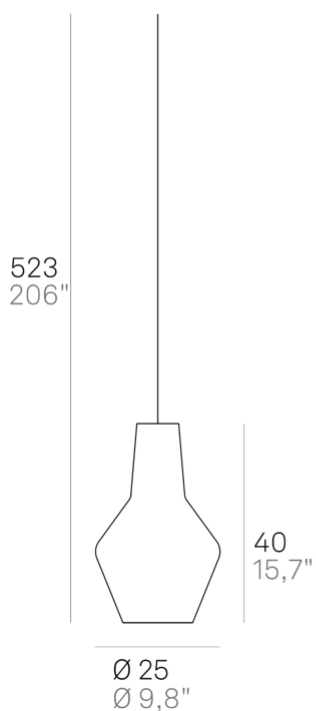

Romeo _suspension

Suspension lamps with diffuser made of mouth-blown glass, handcrafted with "balloton" relief finish, in two shapes and in various colors. Grey painted metal frame, grey fabric cables. Romeo e Giulietta is a customizable product, both in colors and finishes, designed also for modular use.