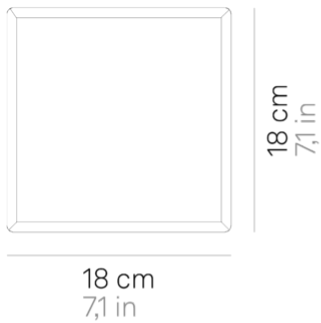

DESIGN IN ITALY BY ZAFFERANO SRL, MADE IN PRC
Zafferano SRL - Viale dell'Industria, 26 31055 Quinto di Treviso - Italy www.zafferanoitalia.com