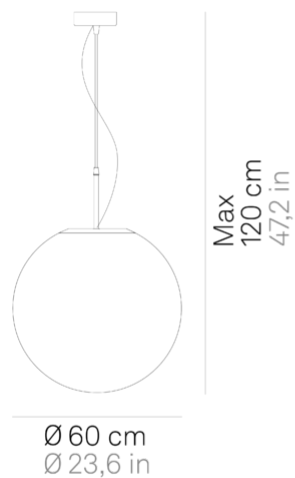

Sferis _suspension

Suspension lamp with diffuser in mouth-blown satin-finish opal glass, available in five different sizes. The versions with diameter 25, 30, 40 and 50 cm have been redesigned with an opal polycarbonate cover, which simplifies the line of the diffuser, making it more refined and minimalist, and ensures 360-degree light diffusion. The lamp is also designed for modular use. Suitable for indoor use only.