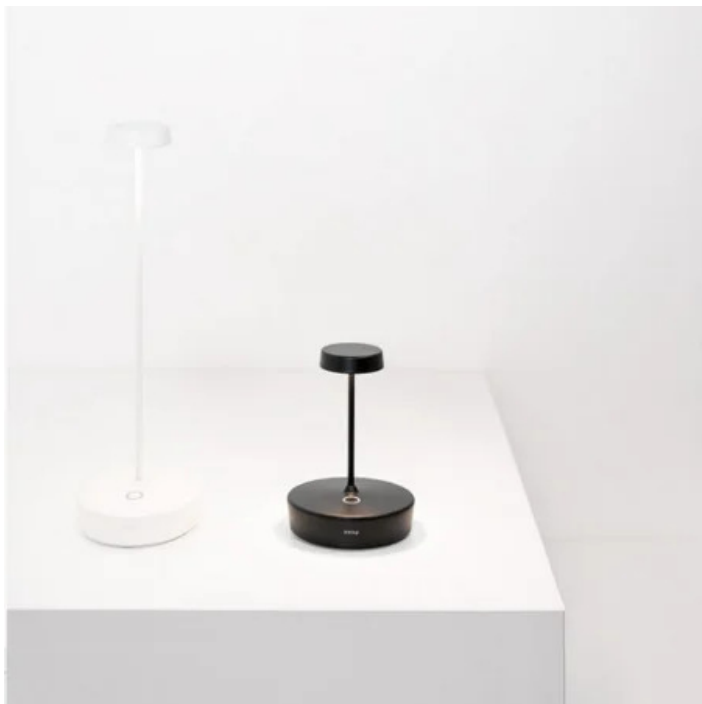

Swap mini _Table lamp

Swap mini is a rechargeable battery-powered cordless table lamp. A "touch" control on the base allows switching on/off and dimming. It is suitable for both indoor and outdoor use (except gold and silver finishes). An electronic control system monitors the remaining autonomy and ensures a constant luminous flux until the battery runs out. Recharging is therefore optimized and always properly done. The lamp comes with a contact charging base; the battery charger is not included. Swap mini can be customized choosing from a range of ceramic lampshades, to be purchased separately

Ø 4,9 cm
Ø 1,9 in

14,8 cm
5,8 in

1,4 cm
0,6 in
2,8 cm
1,1 in

Ø 10 cm
Ø 3,9 in

LED dimmable IP65

LD1131

	Black	N3		White	B3
	Polished chrome	C3		Polished gold	O3
Not suitable for outdoor use			Not suitable for outdoor use		
	Corten	R3			

DESIGN IN ITALY BY ZAFFERANO SRL, MADE IN PRC

Zafferano SRL - Viale dell'Industria, 26 31055 Quinto di Treviso - Italy www.zafferanoitalia.com

Swap mini _Table lamp

Lighting specifications

source	LED
type	SMD
total power	2.0 W
power LED	1.4 W
color temperature	2200 - 2700 - 3000 K
lumen lamp	112 - 120 - 127 lm
lumen LED	141 - 168 - 192 lm
beam angle	100°
CRI	> 90
class	F
dimmer	TOUCH DIMMER
motion sensor	NO

Ø 7.5 cm • 1.3 cm • IP20
• 5Vdc max.2A • 50/60 Hz

Black