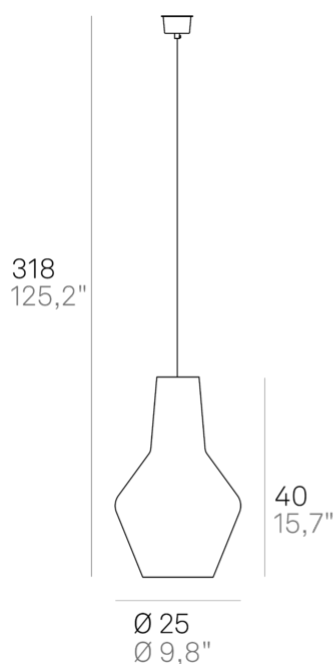

Romeo _suspension

Suspension lamps with diffuser made of mouth-blown glass, handcrafted with "balloton" relief finish, in two shapes and in various colors. Grey painted metal frame, grey fabric cables. Romeo e Giuletta is a customizable product, both in colors and finishes, designed also for modular use.

Romeo _suspension

Lighting specifications

| | |
|---------------|---------------|
| source | E27 |
| type | LAMPADINA E27 |
| total power | 1x70 HS W |
| motion sensor | NO |

Electrical specifications

| | |
|-----------|----------|
| class | 1 |
| voltage | 220-240V |
| frequency | 50/60 Hz |