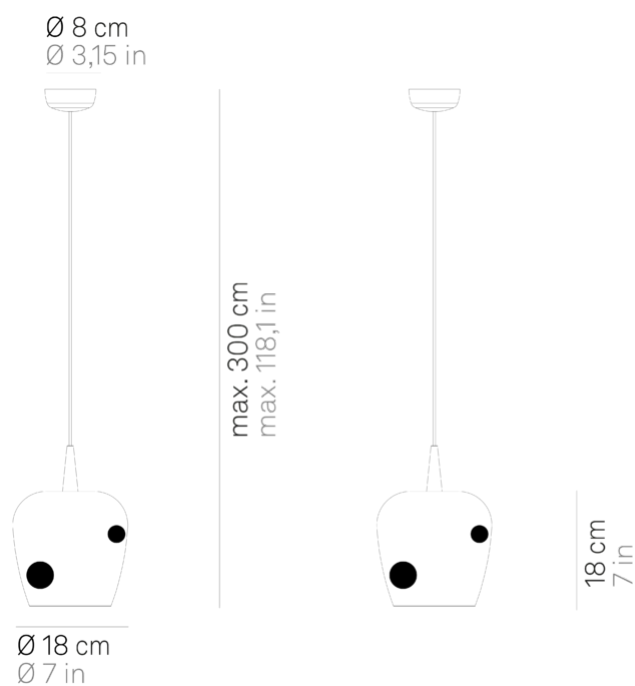

Bilia _suspension

Suspension lamp created by combining the model Baby with mouth-blown borosilicate glass diffusers. The bell-shaped design of the diffuser is inspired by the colored glass tumbler collection of the same name in the Zafferano Tableware catalog. It is available in two sizes (diameter 18 and 27 cm) and in two models: essential, in four colors (transparent, silver, antique gold, bronze); or decorated with spherical elements (two Bilia lamps) in five colors (transparent, silver, antique gold, bronze, sandblasted). The lamp is also designed for modular use. Suitable for indoor use only.

LED dimmable IP40

LBA30

01	02
03	04
05	11
12	13
14	15
21	22
23	24
25	

DESIGN IN ITALY BY ZAFFERANO SRL, MADE IN MADE IN PRC
Zafferano SRL - Viale dell'Industria, 26 31055 Quinto di Treviso - Italy www.zafferanoitalia.com

Bilia _suspension

Lighting specifications

source	LED
type	SMD
total power	8.0 W
power LED	8.0 W
color temperature	2700 K
lumen lamp	474 lm
lumen LED	645 lm
beam angle	162°
CRI	> 90
source class	G
dimmer	TRIAC
motion sensor	NO