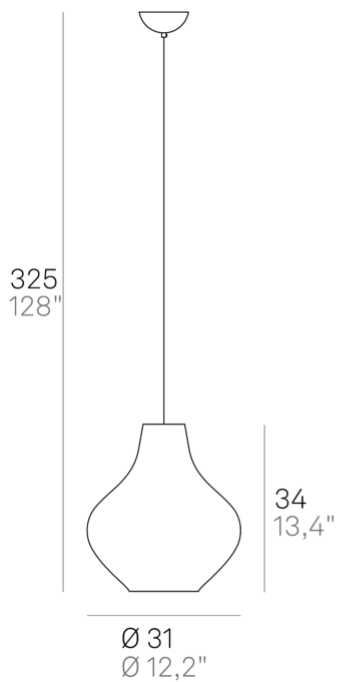

Sixties _suspension

Suspension lamp with diffuser in mouth-blown, satin-finish opal triplex glass, white painted metal frame and white fabric cables. Sixties is a customizable product, both in colours and finishes, designed also for modular use. The product is suitable for indoor use only.