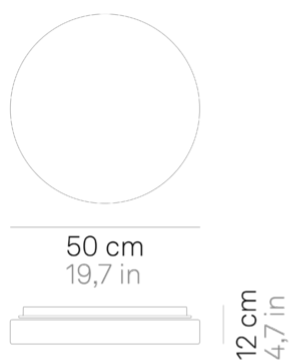

Drum _wall-ceiling

Wall-ceiling lamps with diffuser in mouth-blown, satin-finish opal triplex glass; chlorine-resistant, anti-UV, neutral translucent polycarbonate frame. Twist-lock coupling system for the glass component. The product is suitable for indoor use only; the IP44 rating makes it ideal for use in swimming pools and humid environments in general.

source	LED
type	SMD
total power	5.0 - 29.0 W
power LED	24 W
color temperature	3000 K
lumen lamp	200 - 2070 lm
lumen LED	3000 lm
beam angle	116°
CRI	> 90
source class	E
motion sensor	NO

Electrical specifications