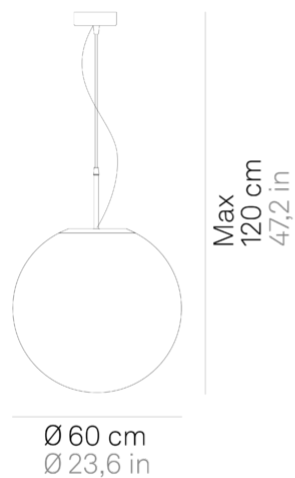

## Sferis \_suspension

Suspension lamp with diffuser in mouth-blown satin-finish opal glass, available in five different sizes.

The versions with diameter 25, 30, 40 and 50 cm have been redesigned with an opal polycarbonate cover, which simplifies the line of the diffuser, making it more refined and minimalist, and ensures 360-degree light diffusion.

The lamp is also designed for modular use.

Suitable for indoor use only.

E27

IP20

LL4112

B

**DESIGN IN ITALY BY ZAFFERANO SRL, MADE IN MADE IN PRC**

Zafferano SRL - Viale dell'Industria, 26 31055 Quinto di Treviso - Italy [www.zafferanoitalia.com](http://www.zafferanoitalia.com)

## Lighting specifications

---

source	E27
type	LAMPADINA E27
total power	2x52 HS W
motion sensor	NO