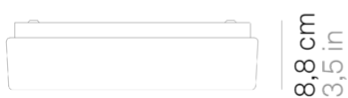

DESIGN IN ITALY BY ZAFFERANO SRL, China

Zafferano SRL - Viale dell'Industria, 26 31055 Quinto di Treviso
- Italy www.zafferanoitalia.com