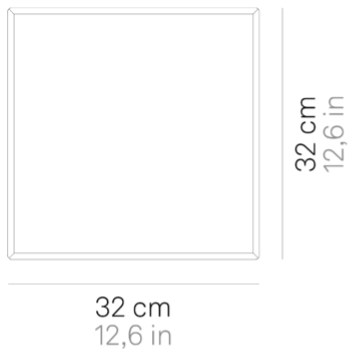

DESIGN IN ITALY BY ZAFFERANO SRL, China

Zafferano SRL - Viale dell'Industria, 26 31055 Quinto di Treviso
- Italy www.zafferanoitalia.com