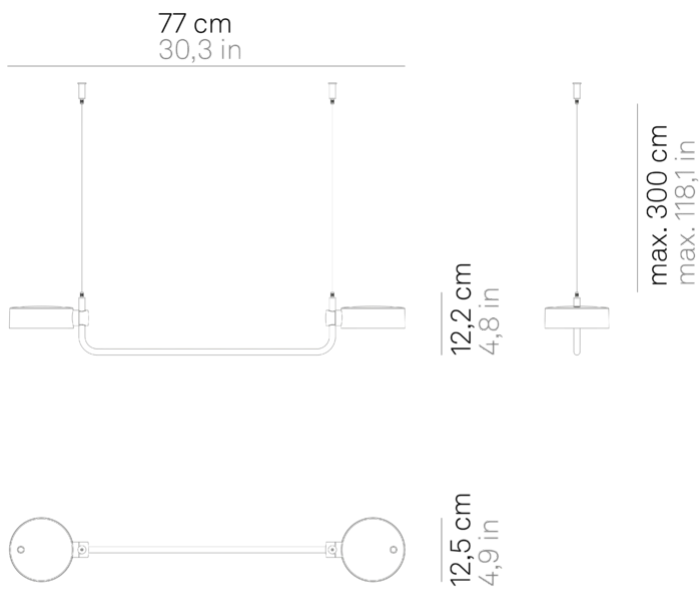

Super O _Suspension

LED

IP65

LD1153

White	B3	Black	N3
-------	-----------	-------	-----------

DESIGN IN ITALY BY ZAFFERANO SRL, MADE IN PRC

Zafferano SRL - Viale dell'Industria, 26 31055 Quinto di Treviso - Italy www.zafferanoitalia.com

Super O _Suspension

Lighting specifications

source	LED
type	SMD
total power	2x3.5 W
power LED	2x3.0 W
color temperature	2700 - 3150 - 4000 K
lumen lamp	2x226 - 2x262 - 2x261 lm
lumen LED	2x287 - 2x331 - 2x336 lm
beam angle	94°
CRI	> 90
class	F
dimmer	TOUCH DIMMER
motion sensor	NO

Electrical specifications

classe	3
supply voltage	5Vdc max.2A
battery	
battery life	100% 11 h. - 60% 18 h. - 30% 36 h. - 6% 160 h.
charging time	5 H.

ACCESSORIES

LD0300UC

4.4 cm • 4.4 cm • 3.6 cm • IP20
• 100-240V • 50/60 Hz

■ Black

LD0340RA

6 cm • 13.5 cm • 4.5 cm
• 2x3.5 W • IP20 • 100-240V
• 50/60 Hz

■ Black

LD1060

Ø 12.5 cm • 4.3 cm • 2x3.5 W
• 287 - 331 - 336 lm
• 2700 - 3150 - 4000 K • IP65
• CRI > 90 • 5Vdc max.2A • 50/60 Hz