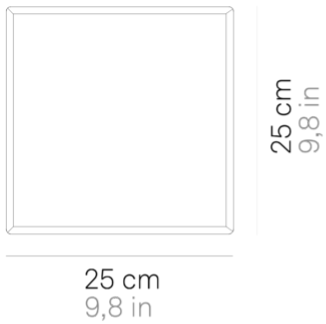

Caorle _wall-ceiling

Wall-ceiling lamps with diffuser in mouthblown, satin-finish opal triplex glass; matt white painted metal frame. The product is suitable for indoor use only.

LED

dimmable

IP20

LD130523

Matte white

DESIGN IN ITALY BY ZAFFERANO SRL, MADE IN PRC
Zafferano SRL - Viale dell'Industria, 26 31055 Quinto di Treviso - Italy www.zafferanoitalia.com

Caorle _wall-ceiling

Lighting specifications

source	LED
type	SMD
total power	12.5 W
power LED	10.5 W
color temperature	3000 K
lumen lamp	1110 lm
lumen LED	1350 lm
beam angle	127°
CRI	> 90
source class	E
dimmer	DALI
motion sensor	NO