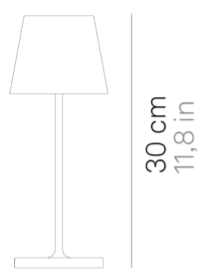

Poldina mini _Table

Poldina mini is a rechargeable battery-powered cordless table lamp. A "touch" control on the head allows switching on/off, dimming, and selecting the color temperature of the light (2200 K, 2700 K or 3000 K). It is suitable for both indoor and outdoor use (except gold, silver, and copper finishes). An electronic control system monitors the remaining autonomy and ensures a constant luminous flux until the battery runs out. Recharging is therefore optimized and always properly done. Poldina comes with a contact charging base; the battery charger is included. The lamp can be customized with a ceramic cover, to be purchased separately

Ø 11 cm
Ø 4,3 in

30 cm
11,8 in

10 x 10 cm
3,9 x 3,9 in

8,8 cm
3,4 in

1 cm
0,4 in

LED sostituibile da utente

dimmable

IP65

ACCESSORIES

LD0340RA

6 cm • 13.5 cm • 4.5 cm • 22 W
• IP20 • 100-240V • 50/60 Hz

■ Black

LD0350RB

9.4 cm • 9.4 cm • IP20 • 100-240V
• 50/60 Hz

■ Black

LD0350RP

33 cm • 51 cm • 5.8 cm • 22 W
• IP20 • 100-240V • 50/60 Hz

■ Black

LD0350

∅ 13 cm • 10 cm • 50/60 Hz

||| Green stripes 00

||| Blue stripes 02

||| Light blue fish 04

09