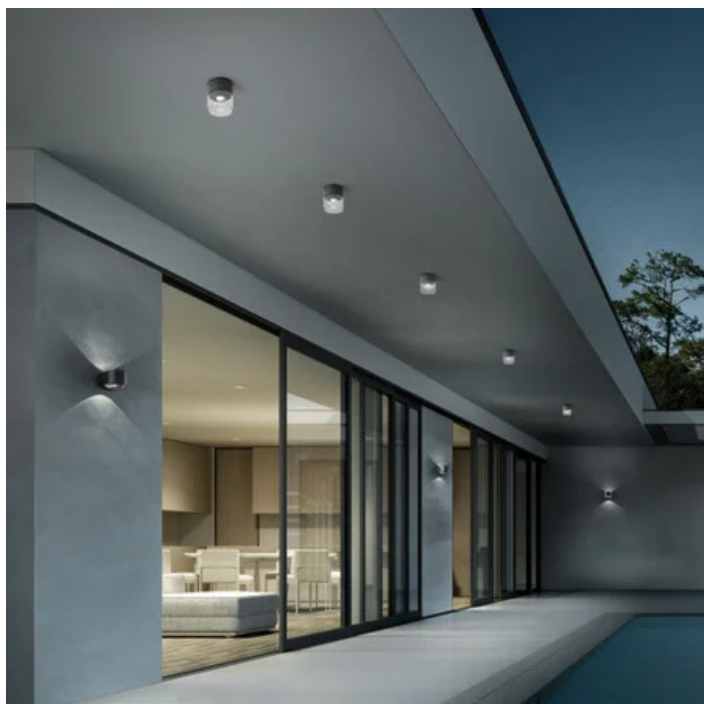

Lens _wall

Wall and ceiling lamps with a dark grey or white painted die-cast aluminium frame and a transparent glass diffuser. The high IP rating (IP65) makes the lamps ideal for indoor and outdoor use.

Ø 10,5 cm
Ø 4,1 in

Ø 12 cm
Ø 4,7 in

7,1 cm
2,8 in

LED sostituibile da tecnico

not dimmable

IP65

LD0751

Dark gray